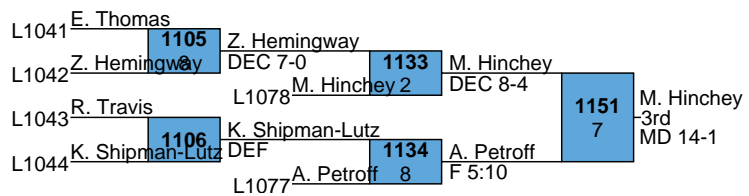

2025 SCHSL State Tournament

HS Girls

155