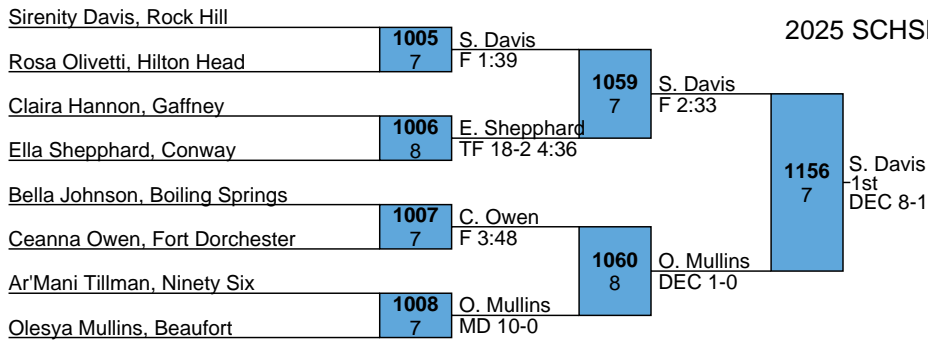

2025 SCHSL State Tournament

HS Girls

105

Chloe Osteen, Boiling Springs

Cassidy Warren, Wando

Kylee Price, Abbeville

Samaiya McAllister, Ridge View

Madi Beck, Rock Hill