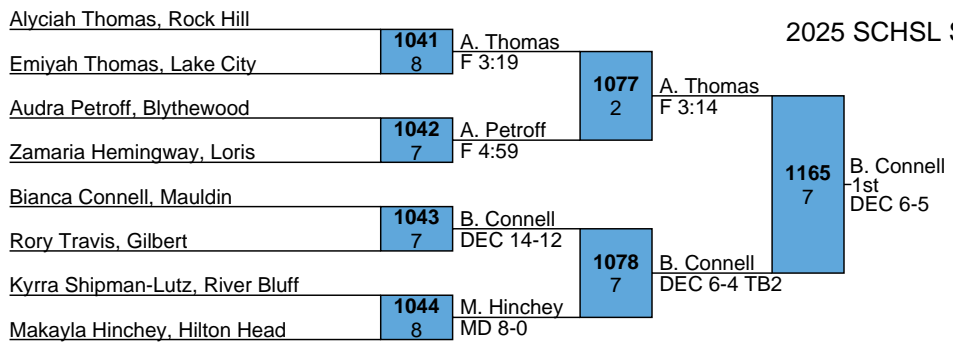

2025 SCHSL State Tournament

HS Girls

155