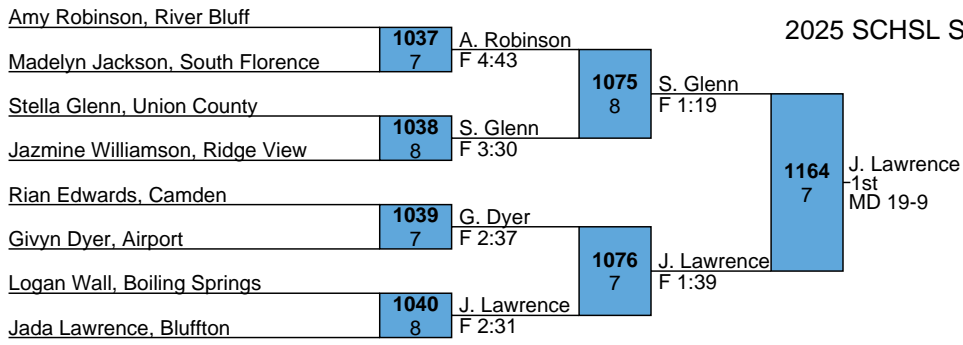

L1071

G. Jumper
DEC 7-6

2025 SCHSL State Tournament

HS Girls

140

2025 SCHSL State Tournament

HS Girls

145