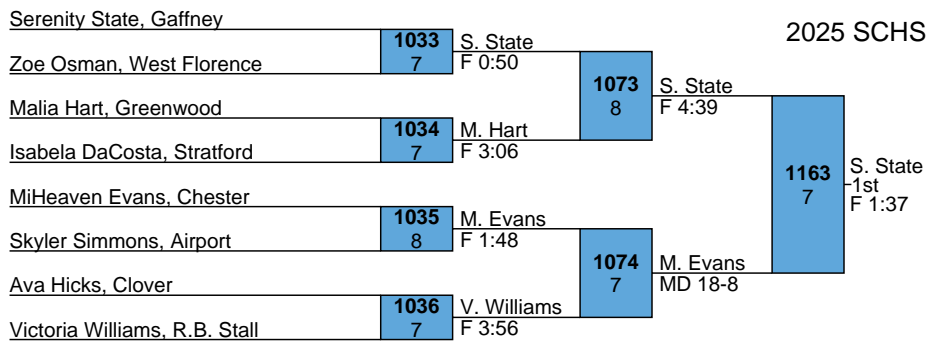

L1071

G. Jumper
DEC 7-6

2025 SCHSL State Tournament

HS Girls

140

2025 SCHSL State Tournament

HS Girls

145